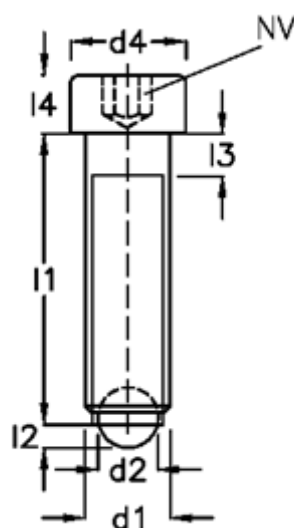

# Data Sheet

Article number: 209276451

Description: E+G Screws with ball  
GN 606-M8-35-AN

## Measures

d1	= M8	l4 = 8
d2	= 5.5	
d3	= 4.5	
d4	= 13	
Internal hexagon	= 6.0	
l1	= 35	
l2	= 1.2	
l3	= 3.5	